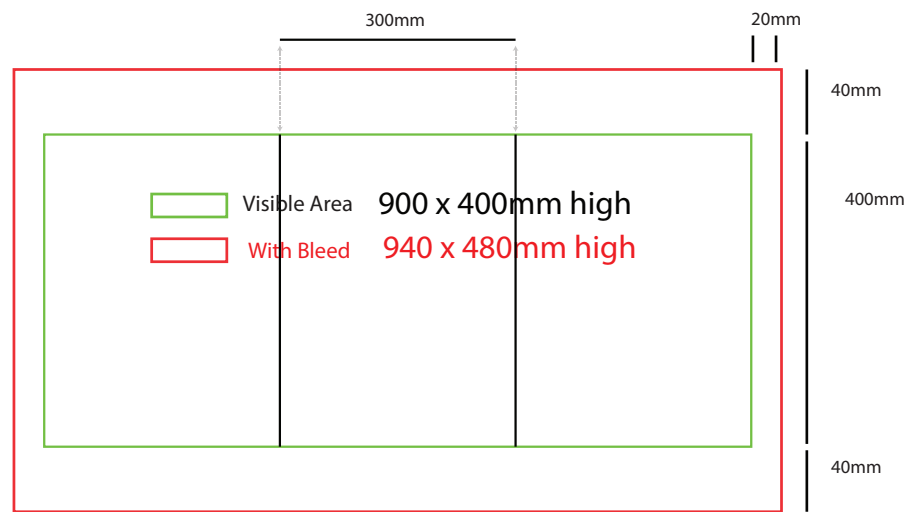

Triangle Plinth

300mm dia x 400mm high

www.maxdisplays.com.au

How to Setup Print Ready Artwork

- Convert all text to outlines
- Embed all images and elements as per template
- No trim, crop or registration marks
- Artwork supplied as a PDF
- Bitmap images no less than 130 DPI

300mm dia x 500mm high

How to Setup Print Ready Artwork

- Convert all text to outlines
- Embed all images and elements as per template
- No trim, crop or registration marks
- Artwork supplied as a PDF
- Bitmap images no less than 130 DPI

300mm dia x 600mm high

How to Setup Print Ready Artwork

- Convert all text to outlines
- Embed all images and elements as per template
- No trim, crop or registration marks
- Artwork supplied as a PDF
- Bitmap images no less than 130 DPI