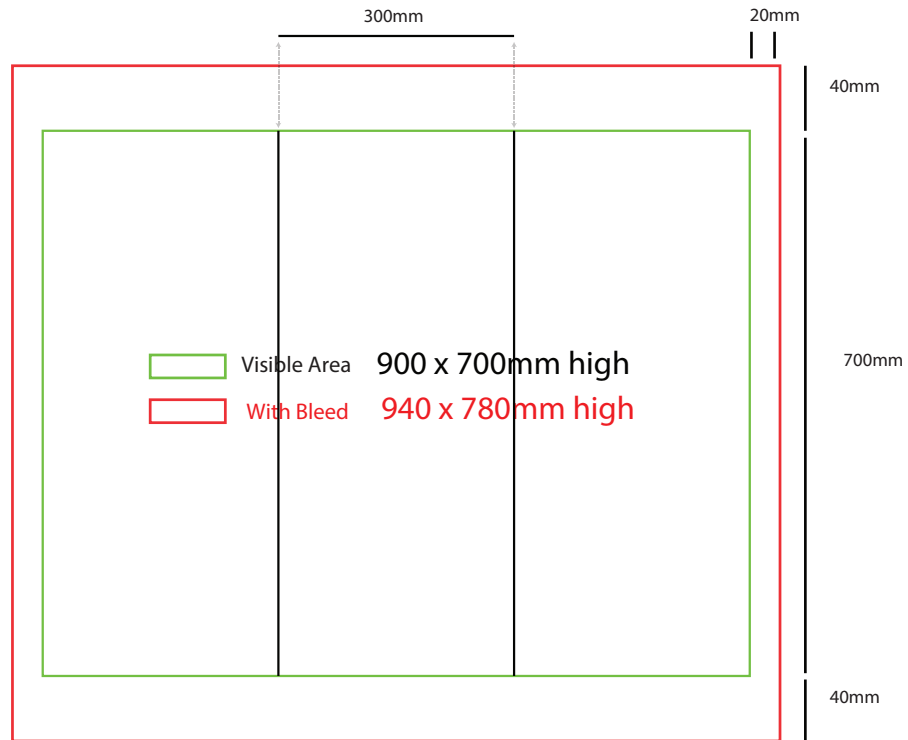

300mm dia x 600mm high

How to Setup Print Ready Artwork

- Convert all text to outlines
- Embed all images and elements as per template
- No trim, crop or registration marks
- Artwork supplied as a PDF
- Bitmap images no less than 130 DPI

300mm dia x 700mm high

www.maxdisplays.com.au

How to Setup Print Ready Artwork

- Convert all text to outlines
- Embed all images and elements as per template
- No trim, crop or registration marks
- Artwork supplied as a PDF
- Bitmap images no less than 130 DPI