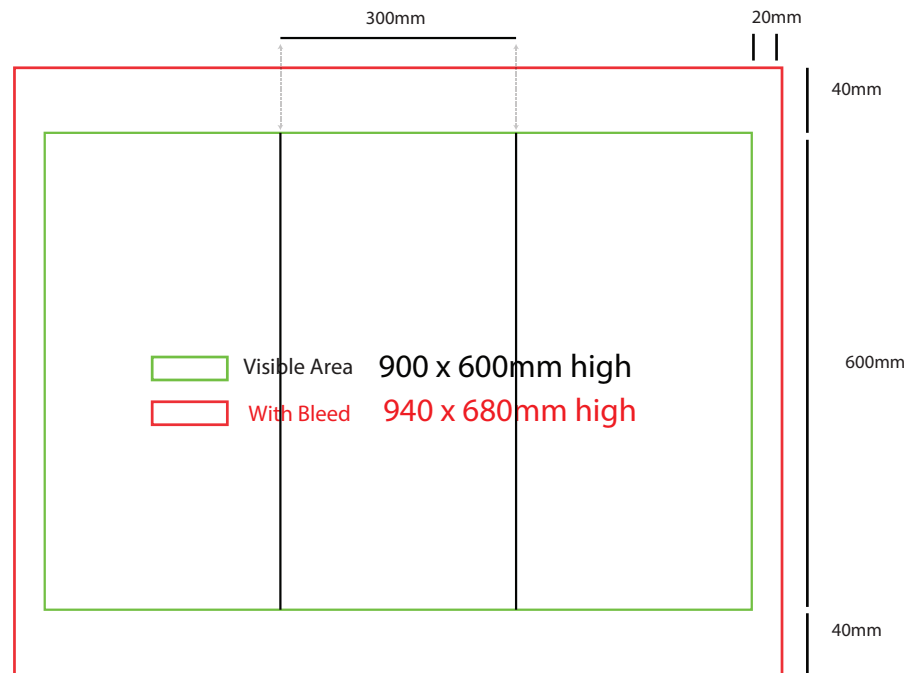

300mm dia x 500mm high

How to Setup Print Ready Artwork

- Convert all text to outlines
- Embed all images and elements as per template
- No trim, crop or registration marks
- Artwork supplied as a PDF
- Bitmap images no less than 130 DPI

300mm dia x 600mm high

How to Setup Print Ready Artwork

- Convert all text to outlines
- Embed all images and elements as per template
- No trim, crop or registration marks
- Artwork supplied as a PDF
- Bitmap images no less than 130 DPI