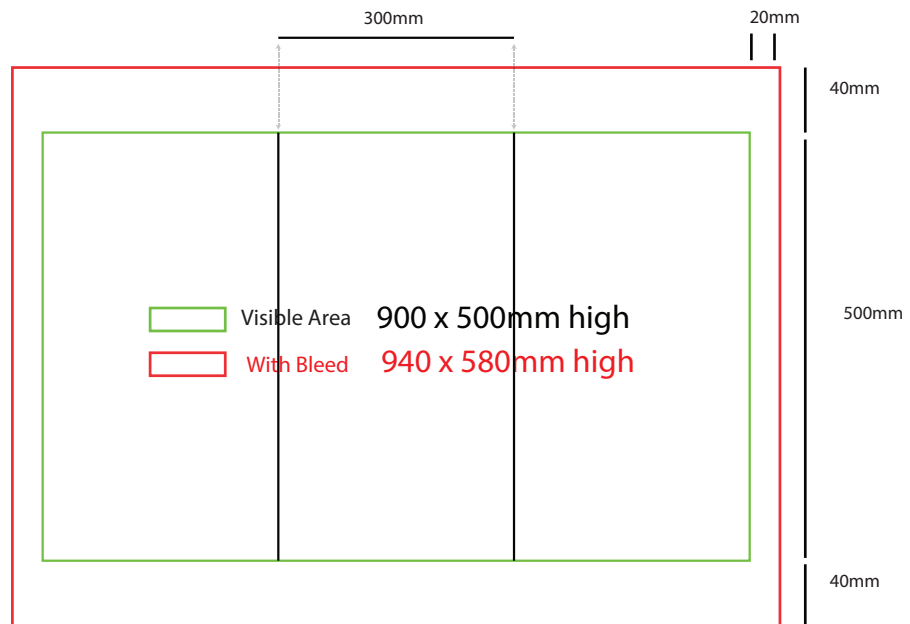

Triangle Plinth

300mm dia x 400mm high

www.maxdisplays.com.au

How to Setup Print Ready Artwork

- Convert all text to outlines
- Embed all images and elements as per template
- No trim, crop or registration marks
- Artwork supplied as a PDF
- Bitmap images no less than 130 DPI

300mm dia x 500mm high

How to Setup Print Ready Artwork

- Convert all text to outlines
- Embed all images and elements as per template
- No trim, crop or registration marks
- Artwork supplied as a PDF
- Bitmap images no less than 130 DPI

300mm dia x 600mm high

How to Setup Print Ready Artwork

- Convert all text to outlines
- Embed all images and elements as per template
- No trim, crop or registration marks
- Artwork supplied as a PDF
- Bitmap images no less than 130 DPI