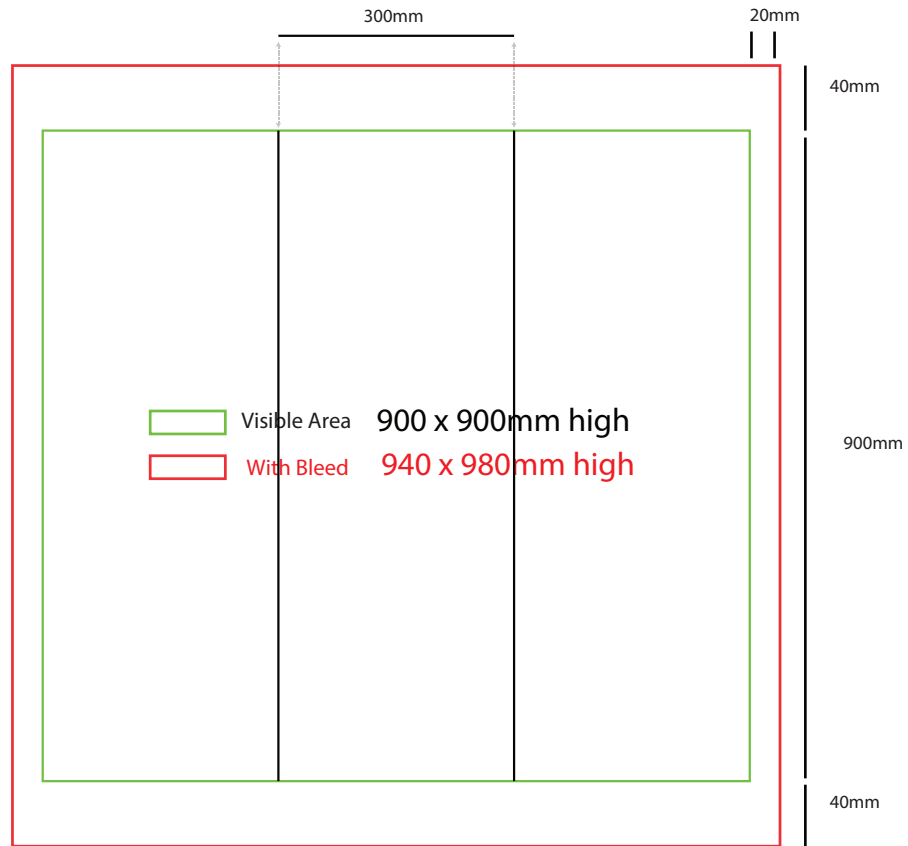

Triangle Plinth

300mm dia x 900mm high

www.maxdisplays.com.au

How to Setup Print Ready Artwork

- Convert all text to outlines
- Embed all images and elements as per template
- No trim, crop or registration marks
- Artwork supplied as a PDF
- Bitmap images no less than 130 DPI

Sending Us Your Files

- Files under 10MB email to design@maxdisplays.com.au
- Over 10MB files, send download link to our email or click the link below to upload files: www.maxdisplays.com.au