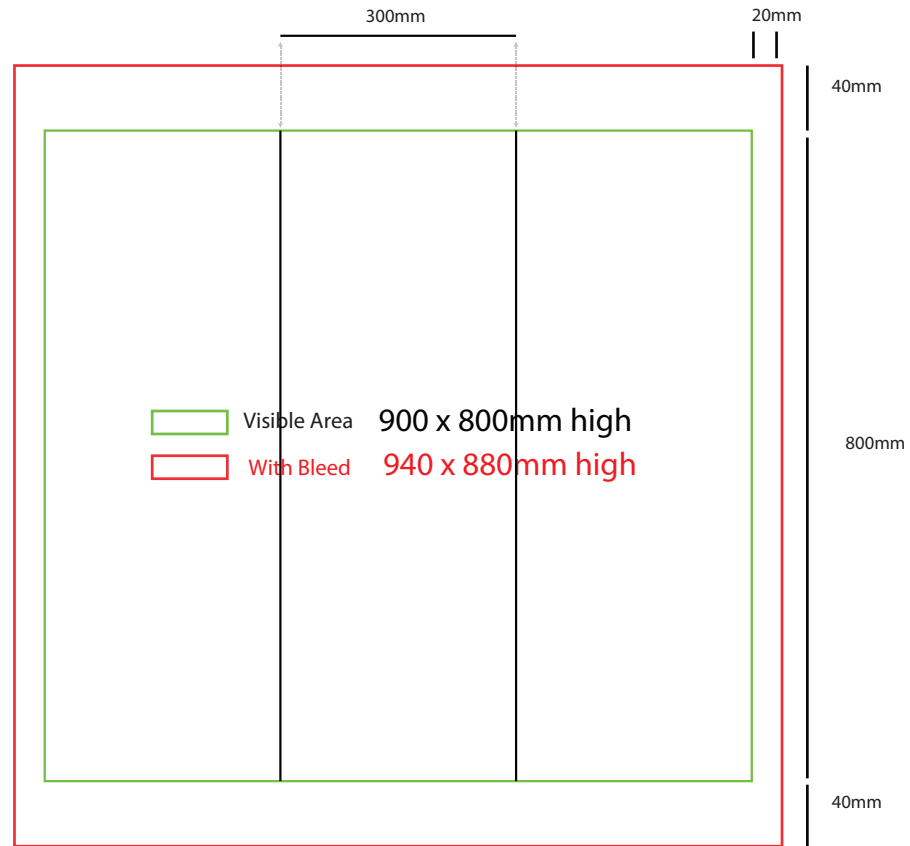

Triangle Plinth

300mm dia x 800mm high

www.maxdisplays.com.au

How to Setup Print Ready Artwork

- Convert all text to outlines
- Embed all images and elements as per template
- No trim, crop or registration marks
- Artwork supplied as a PDF
- Bitmap images no less than 130 DPI

Sending Us Your Files

- Files under 10MB email to design@maxdisplays.com.au
- Over 10MB files, send download link to our email or click the link below to upload files: www.maxdisplays.com.au